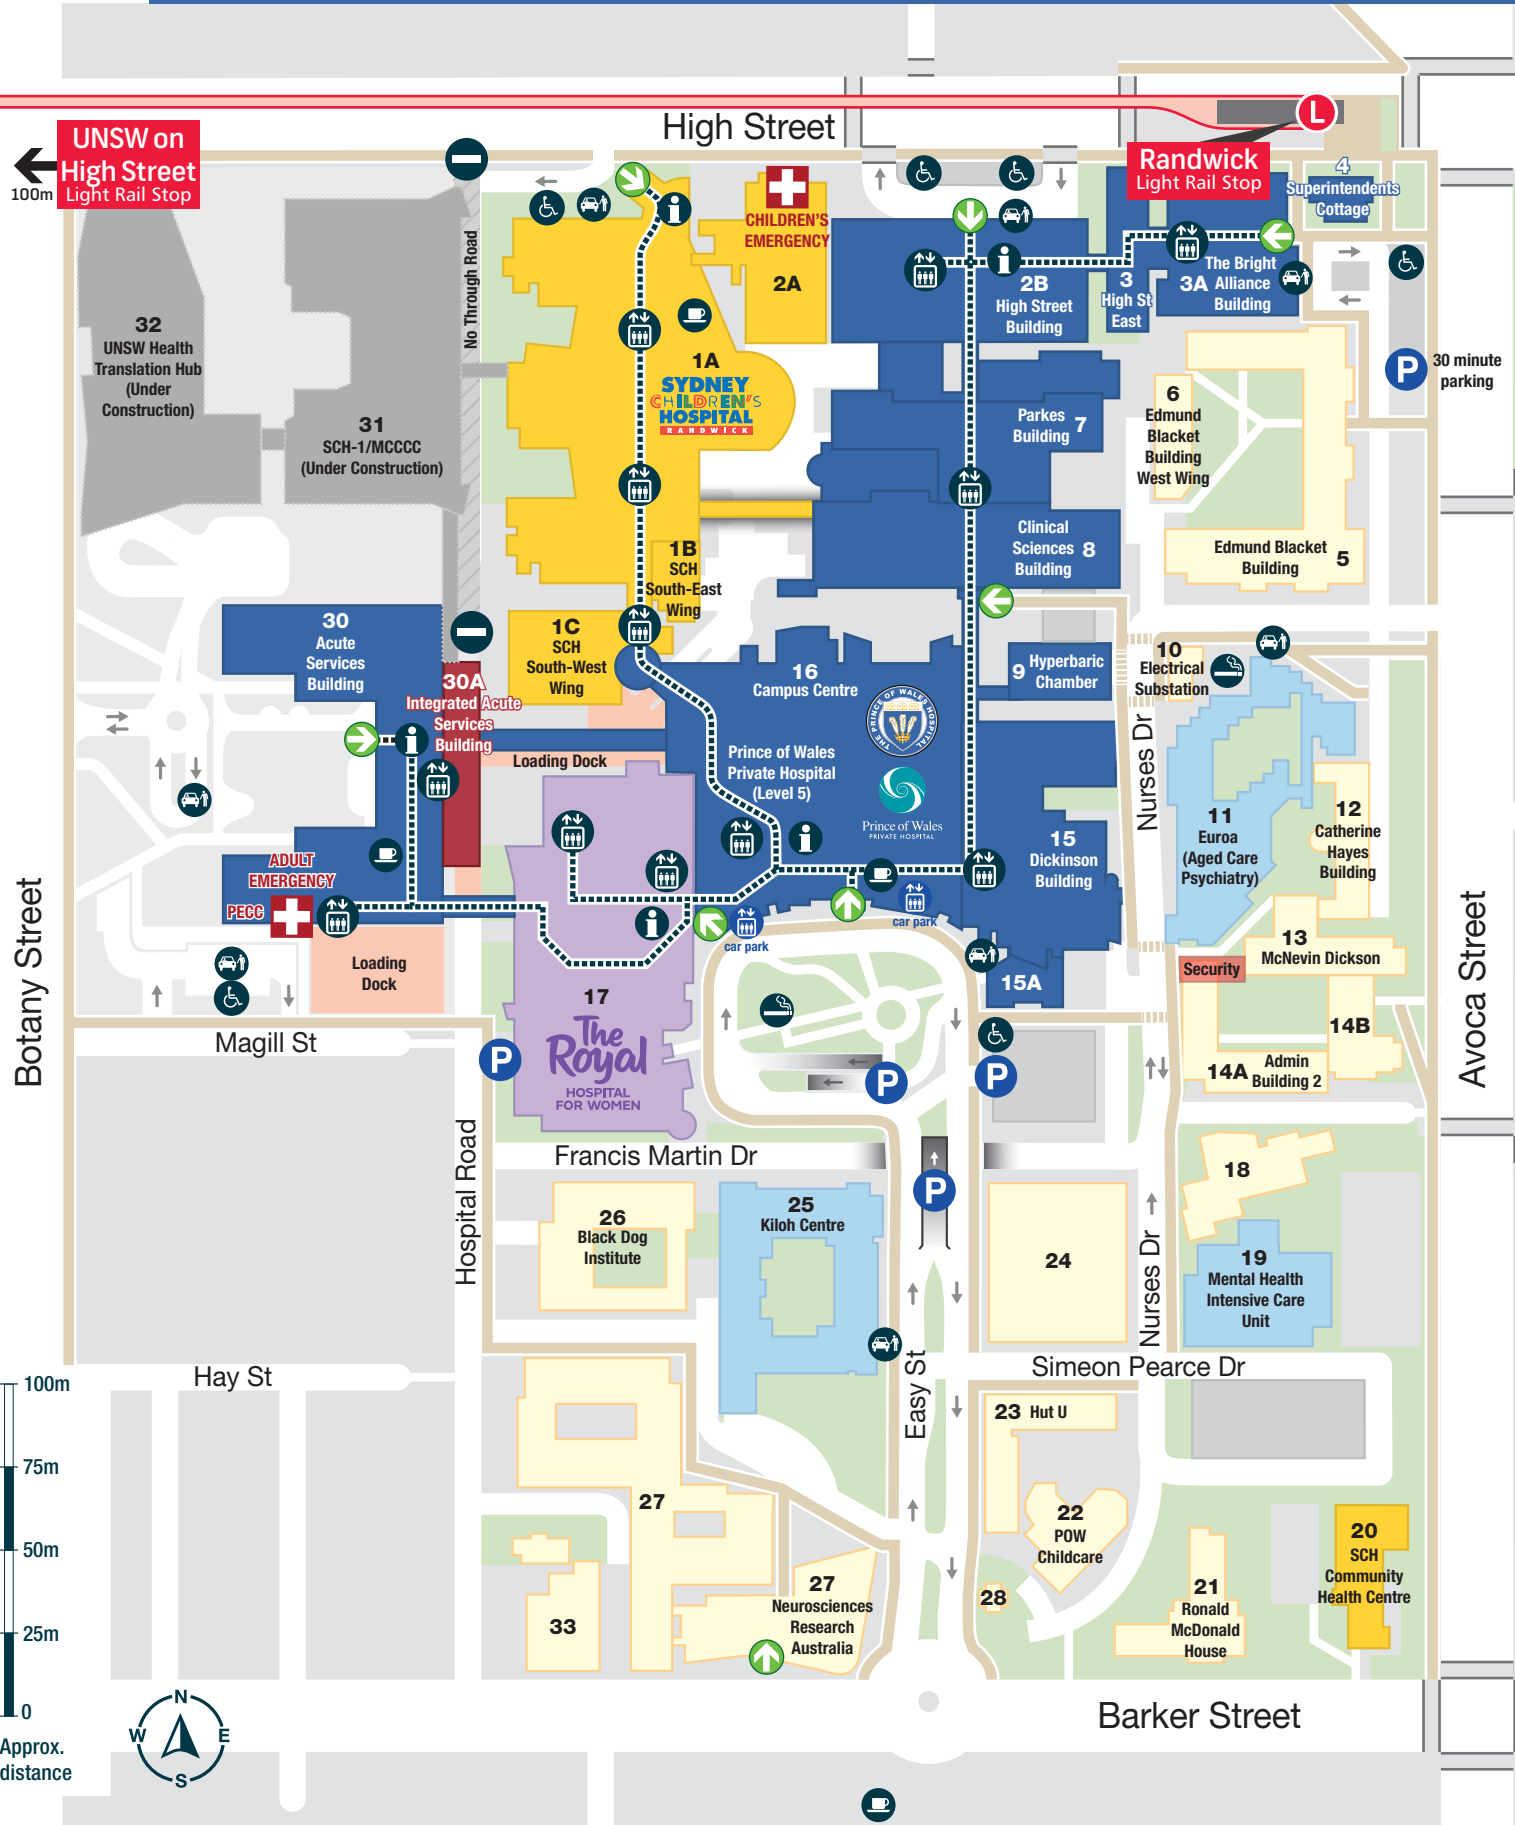

RANDWICK HOSPITALS CAMPUS MAP

Health
South Eastern Sydney
Local Health District

Legend:

- Light rail line/stop
- Signalised crossing
- Main entrance
- Elevator
- Info desk
- Drop off / pick up
- One way access
- Footpath
- Key thoroughfare
- To visitor car park
- Café
- Disability parking
- Smoking only permitted here